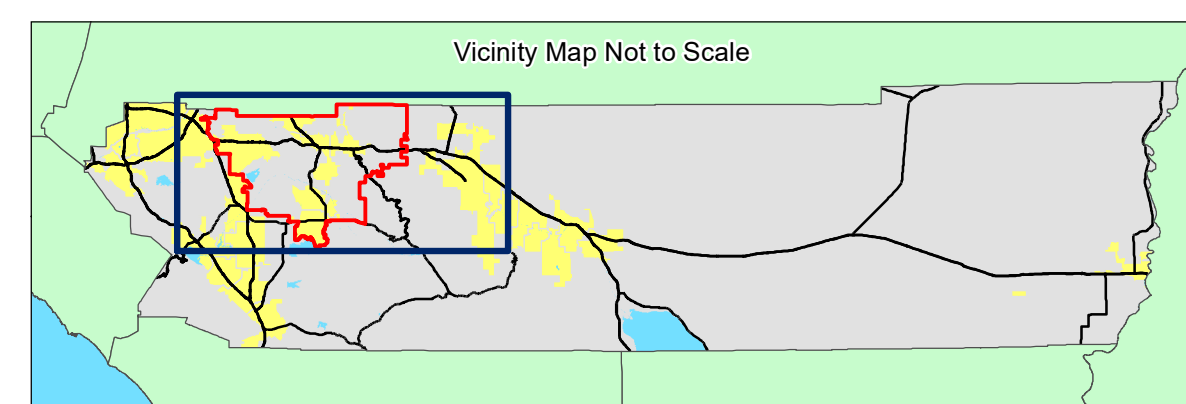

January 4, 2023